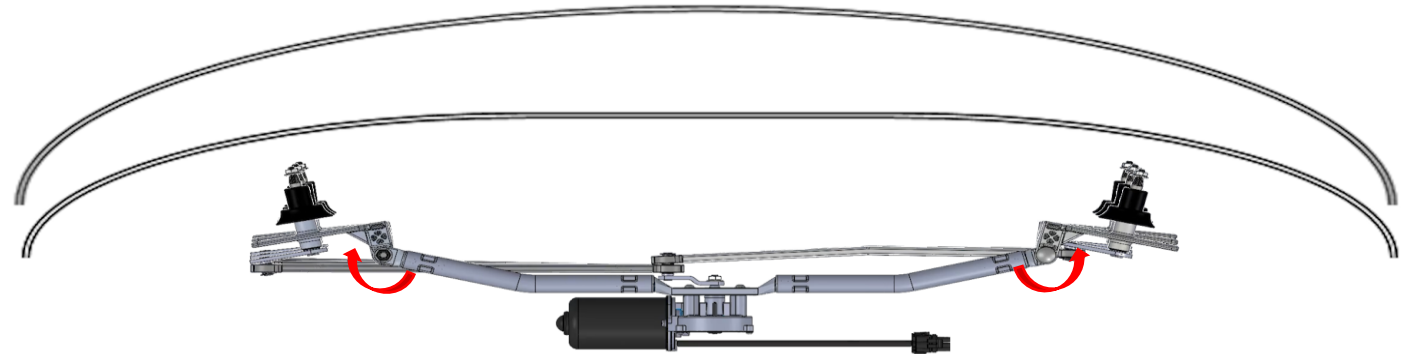

Adjustable Pivot

Our unique **flipper pivot** feature rotates into perfect alignment with the cap curvature to **simplify installation.**

An **optional integrated backer**, can eliminate the need for the traditional fiberglass backer in the cap offering additional **cost savings.**