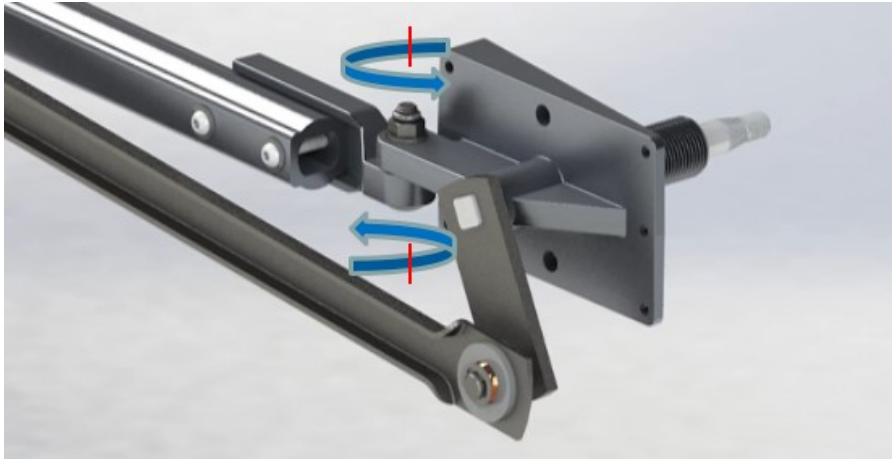

Adjustable Pivot

Our unique **flipper pivot** feature rotates into perfect alignment with the cap curvature to **simplify installation.**

An **optional integrated backer**, can eliminate the need for the traditional fiberglass backer in the cap offering additional **cost savings.**