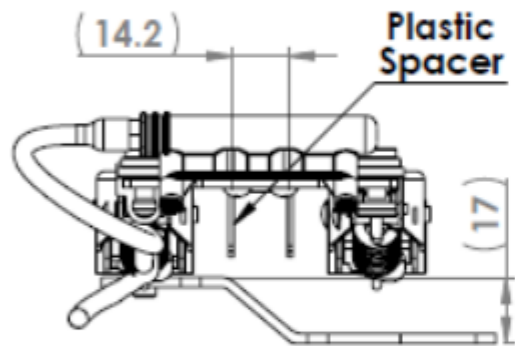

Optional Wet Kit

Pantograph Arms

OPTIONAL WET KIT P/N WE19491

6 jet nozzle bolts to the
bridge plate

Kit includes nozzle, washer
fluid hose and hose clips